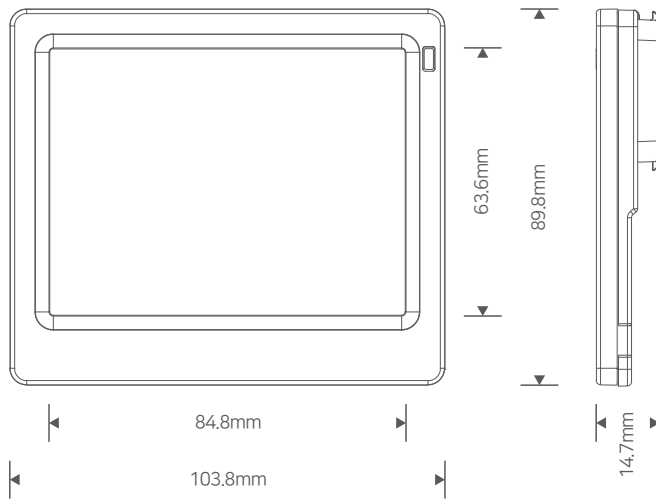

InforTab R420

Dimensions(mm): 103.8 x 89.8 x 14.7

Active Display Area(mm): 84.8 x 63.6

Technical Details

Bezel Color	White, Black
Display Technology	Full Graphic E-ink Display
Weight(g)	76
Resolution(Pixels)	400 x 300
Pixel Density	120 dpi
Pixel Colors	B/W/R, B/W/Y
Viewing Angle	Nearly 180°
Usable Pages	Up to 7 pages
Operating Temperature	0 ~ 40°C