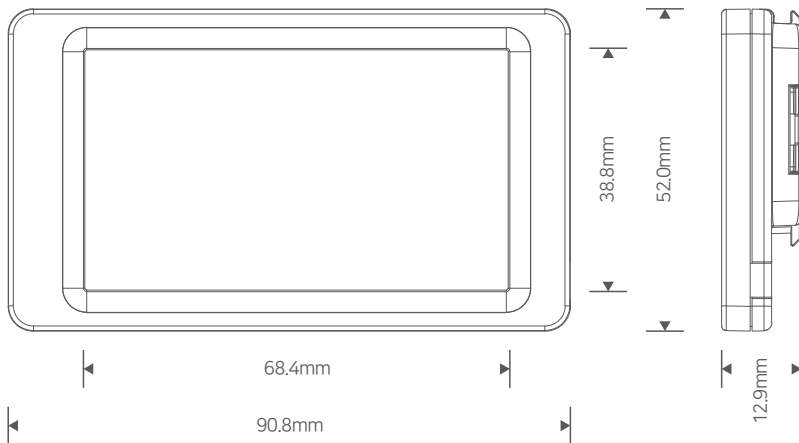

# InforTab R310

Dimensions(mm): 90.8 x 52.0 x 12.9  
Active Display Area(mm): 68.4 x 38.8

## Technical Details

Bezel Color	White, Black	Battery Lifetime (Room Temperature)	7 Years(3 Updates / Day, Based On Room Temperature)
Display Technology	Full Graphic E-ink Display	Battery	3V Lithium Manganese Dioxide Button Cell Battery
Weight(g)	47.8	Encryption	AES-128
Resolution(Pixels)	296 x 168	Packaging Unit	210 InforTab / Box
Pixel Density	110 dpi	NFC	Operating Frequency 13.56 MHz
Pixel Colors	B/W/R	LED	Not Available
Viewing Angle	Nearly 180°	ESL Operating Frequency	2.4 GHz
Usable Pages	Up to 7 pages	Wireless Firmware Update	Available
Operating Temperature	0 ~ 40°C	Compliance	KC