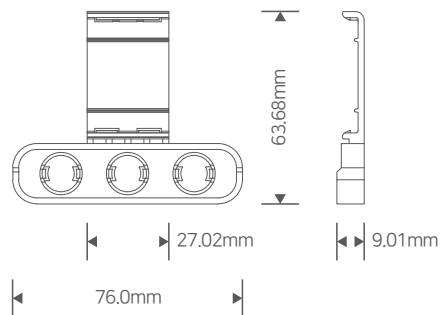

### AC123 Stand | Basket Clip-Stand Type B

Dimension(mm)	55.0 x 48.86 x 146.94
Material	PC : Polycarbonate POM : Polyacetal
Color	Transparent / White / Black

#### Technical Details

Applicable Model	R154, R310, R213, R420, R266, R290
------------------	---------------------------------------

**AC124** Hanger | PEG TYPE D

Dimension(mm)	27.0 x 14.92 x 54.08
Material	PC : Polycarbonate
Color	Transparent

Technical Details

Applicable Model	R154, R310, R213, R420, R266, R290
------------------	---------------------------------------

**AC219** Stand | R154 Display Stand

Dimension(mm)	38.0 x 46.0 x 45.18
Material	PC : Polycarbonate (EC Approved Food Contact Material)
Color	Transparent

Technical Details

Applicable Model	R154, R213, R266, R290
------------------	---------------------------

**AC220** Connector | R420 Magnetic Holder

Dimension(mm)	76.0 x 9.01 x 63.68
Material	PC : Polycarbonate