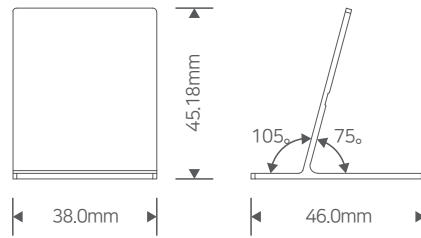

### AC123 Stand | Basket Clip-Stand Type B

Dimension(mm)	55.0 x 48.86 x 146.94
Material	PC : Polycarbonate POM : Polyacetal
Color	Transparent / White / Black

#### Technical Details

Applicable Model	R154, R310, R213, R420, R266, R290
------------------	---------------------------------------

**AC124** Hanger | PEG TYPE D

Dimension(mm)	27.0 x 14.92 x 54.08
Material	PC : Polycarbonate
Color	Transparent

Technical Details

Applicable Model	R154, R310, R213, R420, R266, R290
------------------	---------------------------------------

**AC219** Stand | R154 Display Stand

Dimension(mm)	38.0 x 46.0 x 45.18
Material	PC : Polycarbonate (EC Approved Food Contact Material)
Color	Transparent

Technical Details

Applicable Model	R154, R213, R266, R290
------------------	---------------------------

**AC220** Connector | R420 Magnetic Holder

Dimension(mm)	76.0 x 9.01 x 63.68
Material	PC : Polycarbonate