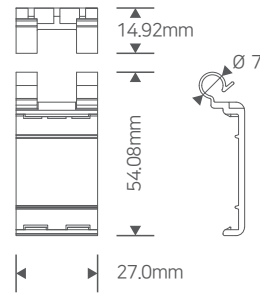

### AC123 Stand | Basket Clip-Stand Type B

Dimension(mm)	55.0 x 48.86 x 146.94
Material	PC : Polycarbonate POM : Polyacetal
Color	Transparent / White / Black

#### Technical Details

Applicable Model	R154, R310, R213, R420, R266, R290
------------------	---------------------------------------

**AC124** Hanger | PEG TYPE D

Dimension(mm)	27.0 x 14.92 x 54.08
Material	PC : Polycarbonate
Color	Transparent

Technical Details

Applicable Model	R154, R310, R213, R420, R266, R290
------------------	---------------------------------------

**AC219** Stand | R154 Display Stand

Dimension(mm)	38.0 x 46.0 x 45.18
Material	PC : Polycarbonate (EC Approved Food Contact Material)
Color	Transparent

Technical Details

Applicable Model	R154, R213, R266, R290
------------------	---------------------------

**AC220** Connector | R420 Magnetic Holder

Dimension(mm)	76.0 x 9.01 x 63.68
Material	PC : Polycarbonate